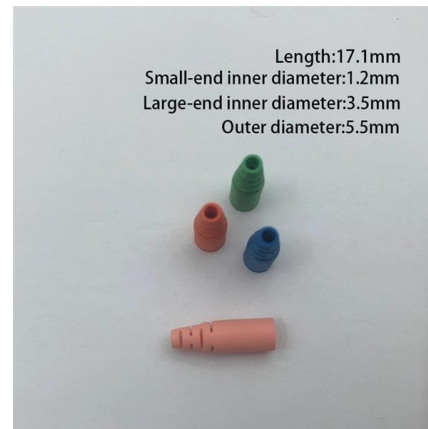

120FO Vertical Splice Enclosure

OSCV-120 Vertical Fiber Optic Splice Closure -- Vertical (dome-type) closure designed for reliable fiber splicing and distribution across access and distribution segments. Its internal layout supports

Distributors: Splice Boxes & Optical Network Terminal

Comprehensive selection of splice boxes, trays and more for your fiber optic network Splice boxes and splice distributors are essential for a reliable fiber optic cabling