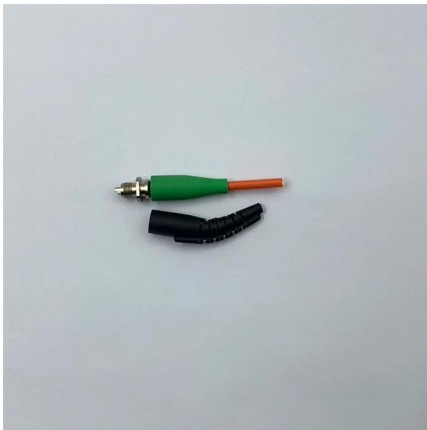

The vertical Fiber optic splice enclosure provides 288 cores splicing, distribution and hold two 1x32 splitter. It allows for 7 - 27mm cable entry

96 Cores Vertical Fiber Splice Closure with 5 Ports, 1 in 4 Out

This 96 core vertical fiber splice closure is a sealed enclosure with 5 cable ports for fiber optic cable entry and exit. It is designed to protect

Fiber Optic Splice Enclosure, Fiber Optic Cables

Buy Fiber Optic Splice Enclosure, Fiber Optic Cables Enclosure Box, Vertical Fiber Connection Box, IP68 Waterproof, Accessories Included, Black (96 Core): Optical

Fiber Optic Splice Closure Basics and Types

Generally, the fiber optic splice closures are horizontal and dome types (also called vertical types). Horizontal types are used more often than vertical-type (dome-type) closures.