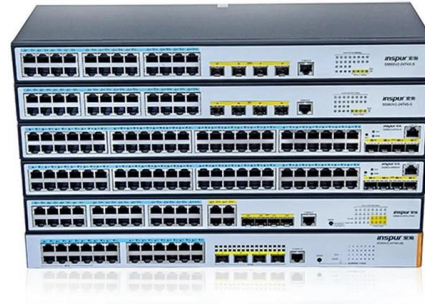

Fiber Optic Vertical Splice Closure

Strictly follow the requirements of ISO9001 to select raw materials, which is the prerequisite to ensure the life of fiber optic splice box select high-strength high

Fiber Termination Box, 1 in 1 Out Horizontal Fiber Optic

Fiber Termination Box, 1 in 1 Out Horizontal Fiber Optic Splice Enclosure IP68 Fiber Cable Connection Box (24 core) : Amazon : Electronics About this item WITH A

Fiber Optic Hardware , Fiber Panels, Housings, Racks, and Splice

Fiber Optic Hardware Corning has a wide variety of hardware solutions to choose from to fit your cabling needs. Choose from racks, panels, modules, splice trays, ethernet fiber switches and other