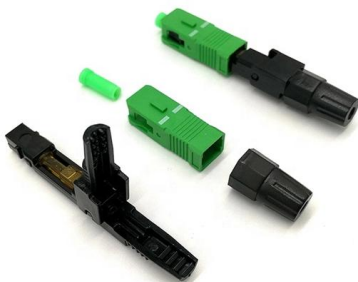

Dome Type Fiber Optic Vertical Splice Closure

Dome Type Fiber Optic Vertical Splice Closure is one of the main equipment for user access points, applied for protective connection and distribution between two or more cables.