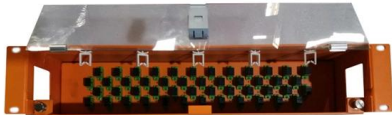

LP-F194BBKXX 24 Port Rack Mounted Optical Distribution Frame

Cabling - Fiber Solutions - LP-F194BBKXX 24 Port Rack Mounted Optical Distribution Frame (ODF) Factory Loaded.

ODF Optical Distribution Frame 24 Core SC/UPC With

ODF Optical Distribution Frame 24 Core SC/UPC With Pigtail Optical fiber Splicing tray cludes 24-unit SC/UPC coupler and 24-core pigtail.

odf 24 core wall Mounted Optical distribution Frame

TMT GLOBAL Optical distribution Frame ODF Wall Mounted 24core TMT GLOBAL provides high-quality odf 24 core wall Mounted Optical distribution Frame