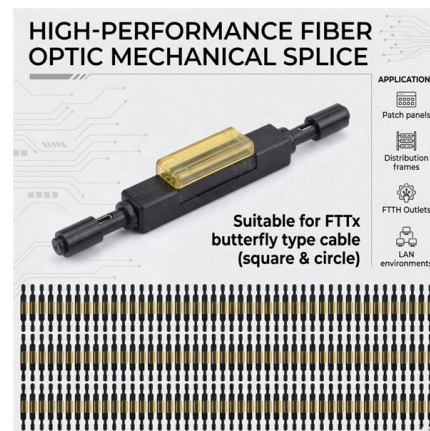

24 Core Rack Mounted , FIBEYE

It provides an efficient and organized way to manage your fiber optic network, ensuring reliable connectivity and communication. The 24 core capacity of this