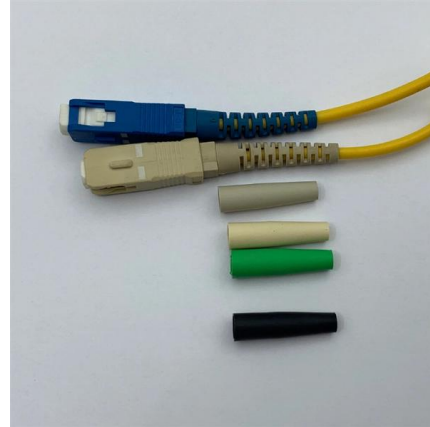

MTP® Adapter

Das MTP® Adapterportfolio erfüllt die Anforderungen der verschiedenen Anwendungen auf dem Markt und sorgt für leistungsstarke Verbindungen

Buy CERTICABLE NEW TECHNOLOGY TINIFIBER 12 STRAND

Available with a variety of cable types, OS1, OS2, OM2, OM3, OM4. This module is factory terminated and tested with typical losses of 0.2 dB and a maximum of 0.4 dB. Each module is shipped assembled

MTP Adapter Panels

Available in 4 (48 fiber), 6 (72 fiber), 8 (96 fiber),
and 12 (144 fiber) styles, the MTP brand adapter
panel is a high-fiber solution for your network.
Fitting most fiber patch panels, it's able to hook
up to 6 MTP