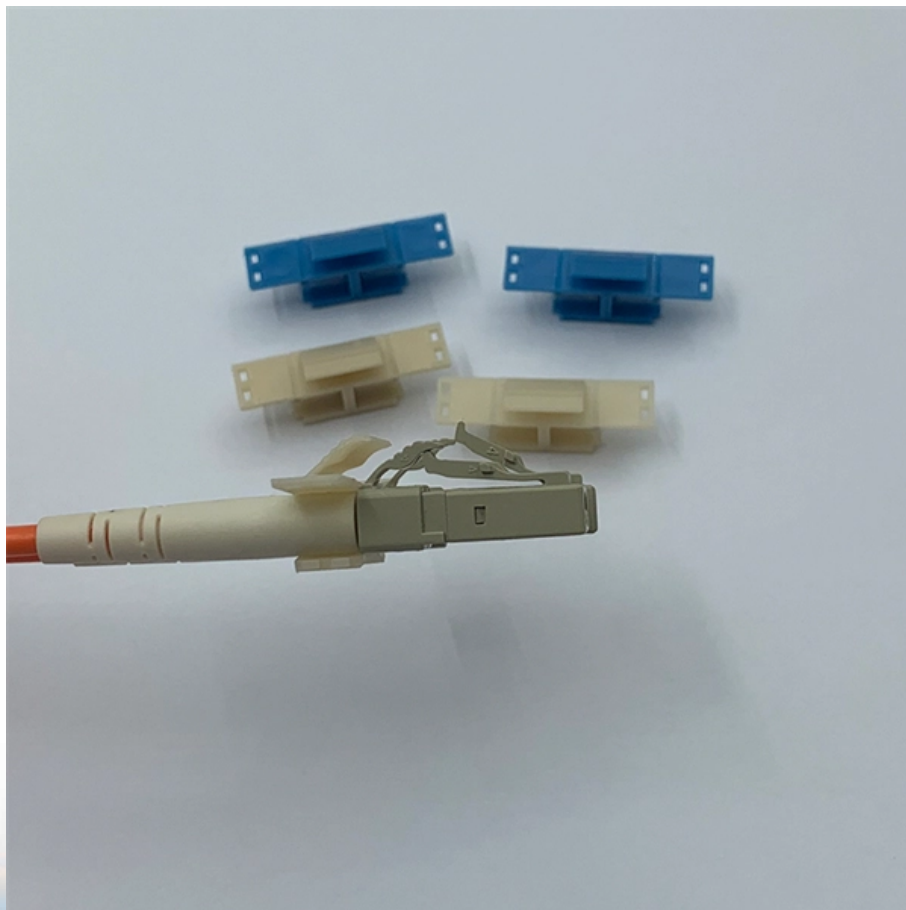

Upgraded version of Bosnia and Herzegovina MTP adapter module directly from the manufacturer

Upgraded version of Bosnia and Herzegovina MTP adapter module

Download or reinstall MTP USB Device driver Windows 10

Download or reinstall MTP USB Device driver update in Windows 10 You can also try to update all Windows drivers including MTP USB Device driver using Automatic Driver

Bosnia

Bosnia - Herzegovina Adaptor Kit adapts your North America appliance plugs to fit into Bosnia - Herzegovina wall outlets. Deluxe Adapter Kit: Includes two adapters

MTP® Adapter

Das MTP® Adapterportfolio erfüllt die Anforderungen der verschiedenen Anwendungen auf dem Markt und sorgt für leistungsstarke Verbindungen

Buy CERTICABLE NEW TECHNOLOGY TINIFIBER 12 STRAND

Available with a variety of cable types, OS1, OS2, OM2, OM3, OM4. This module is factory terminated and tested with typical losses of 0.2 dB and a maximum of 0.4 dB. Each module is shipped assembled

MTP Adapter Panels

Available in 4 (48 fiber), 6 (72 fiber), 8 (96 fiber),
and 12 (144 fiber) styles, the MTP brand adapter
panel is a high-fiber solution for your network.
Fitting most fiber patch panels, it's able to hook
up to 6 MTP