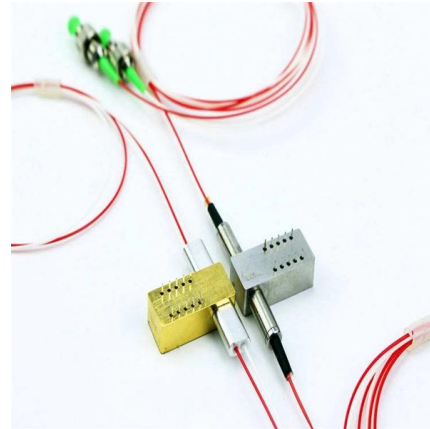

[Solved!] How to Fix MTP USB Device Failed

Are you bothered by MTP USB Device Failed? Do you know how to get rid of this issue? In this post, we will show you some effective solutions.