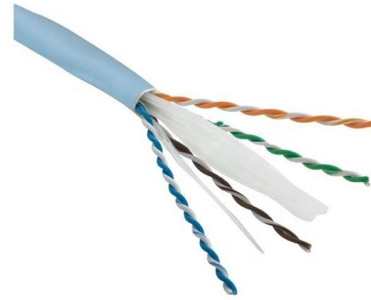

Upgraded version of Bosnia and Herzegovina MTP adapter module directly from the manufacturer

Upgraded version of Bosnia and Herzegovina MTP adapter module

Download or reinstall MTP USB Device driver Windows 10

Download or reinstall MTP USB Device driver update in Windows 10 You can also try to update all Windows drivers including MTP USB Device driver using Automatic Driver

Bosnia

Bosnia - Herzegovina Adaptor Kit adapts your North America appliance plugs to fit into Bosnia - Herzegovina wall outlets. Deluxe Adapter Kit: Includes two adapters

MTP® Adapter

Das MTP® Adapterportfolio erfüllt die Anforderungen der verschiedenen Anwendungen auf dem Markt und sorgt für leistungsstarke Verbindungen

Buy CERTICABLE NEW TECHNOLOGY TINIFIBER 12 STRAND

Available with a variety of cable types, OS1, OS2, OM2, OM3, OM4. This module is factory terminated and tested with typical losses of 0.2 dB and a maximum of 0.4 dB. Each module is shipped assembled

MTP Adapter Panels

Available in 4 (48 fiber), 6 (72 fiber), 8 (96 fiber),
and 12 (144 fiber) styles, the MTP brand adapter
panel is a high-fiber solution for your network.
Fitting most fiber patch panels, it's able to hook
up to 6 MTP