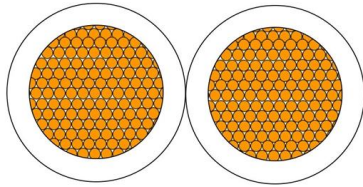

Universal FC adapter for optical power meters