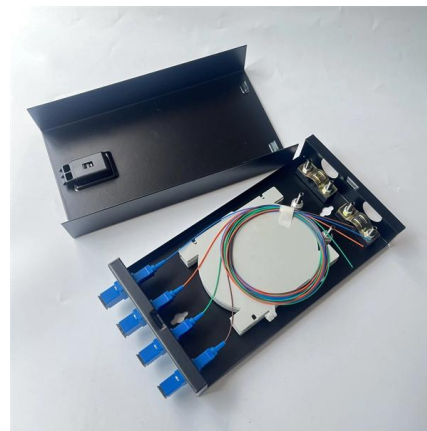

Signaline Universal Connector Box (UCB) - Signaline

The Signaline Universal Connector Box (UCB) is here to simplify your Linear Heat Detection setup. With its user-friendly design, the UCB ensures quick and easy installation, while offering reliable