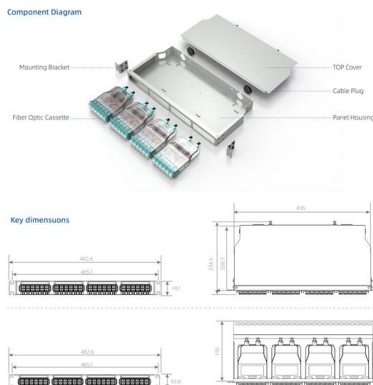

Structured Cabling Cost Calculator , Blue Wave

Need to Estimate Network Cabling Costs? Need to budget the data cabling installation costs for your facility? Don't know where or how to obtain a full

Legrand US , Delivering and Managing Power, Light, and Data

We deliver access to power, light and data. From designer switches and outlets that will improve the aesthetics and capabilities of your home.

CABLE TRAY SYSTEMS GUIDE

Steel Ladder System Hubbell's NEXTFRAME® Ladder Tray is the effective and widely used cable runway that supports and delivers bundles of cable between cabinets, racks, and closets, along