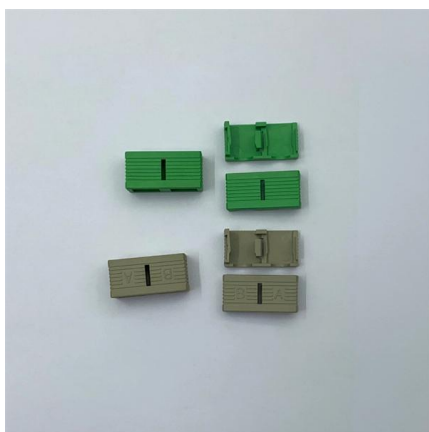

Coaxial Cable, 1/2" Super Flexible

This specification covers the general requirements of optical and electrical hybrid cable. The technical requirement in this specification which is not stipulated is not inferior to the requirement of ITU-T and