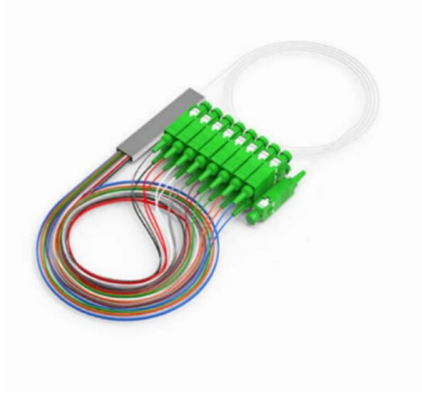

### Hybrid Power And Optical Cable Tol4077781 Plus , Products

Application A robust and compact hybrid fiber cable for interconnecting power and optical links between main and remote units for outdoor and indoor radio base stations

### First-Generation Hybrid Cable

The first-generation hybrid cable (hybrid cable 1.0) is composed of optical fibers and copper cores. It is mainly used to connect a hybrid optical-electrical switch to an AP or a remote unit so that the switch

### Glass Yarn Armored Unitube Cables

APPLICATION Leviton Glass Yarn Armored Unitube cables offer up to 24 fibers in a compact cable construction. The range offers enhanced rodent protection and mechanical properties over the Duct

## Second-Generation Hybrid Cable

The second-generation hybrid cable (hybrid cable 2.0) is composed of optical fibers and copper cores. It is mainly used to connect a hybrid optical-electrical switch to an AP or remote unit so that the switch