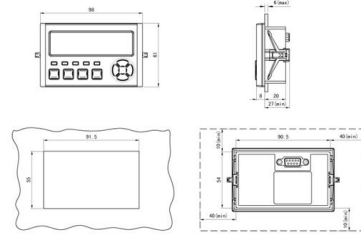

Top 14 Network Switch Manufacturers in Turkey (2026) , ensun

Angora Networks specializes in high-quality IT products, including a range of network switches such as 24 port and 48 port gigabit switches. They focus on providing customized networking solutions that