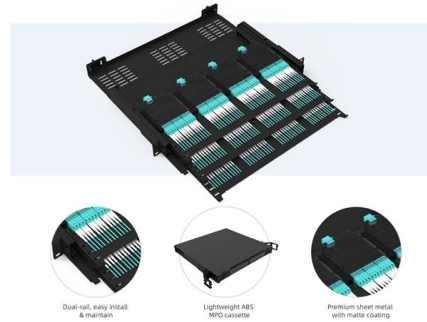

Pre-Terminated Patch Panel

- Standard 19" width
- Max 144 fibers in 1U
- Ultra-High Density Ready

Types of Switches Explained - Guide to Electrical & Modular Switches

Learn about different types of switches, including modular, smart, and dimmer switches. Find the best switch types for your home with modern designs.