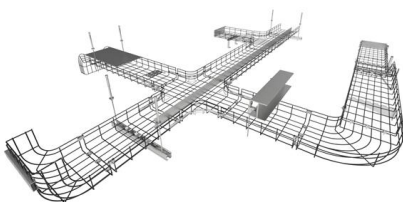

Stsben Type 86 Fiber Optic & Telephone Wall Panel

Upgrade your home network with this durable Stsben Type 86 wall panel. Featuring both fiber optic and telephone sockets, it's perfect for streamlined connectivity. Made from high-quality PC material with