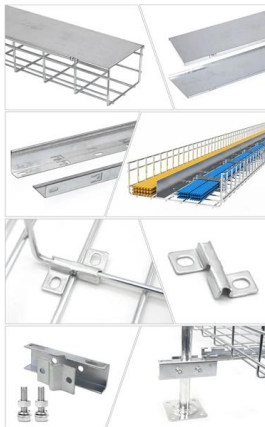

Type 86 Information Panel FTTH Wall-Mount Sc Duplex Optical Fiber

Information panel is also called optical board or information board. It is the termination for optical fiber user, specially designed to construct FTTH. It can be installed at the corridors and multi-media cases