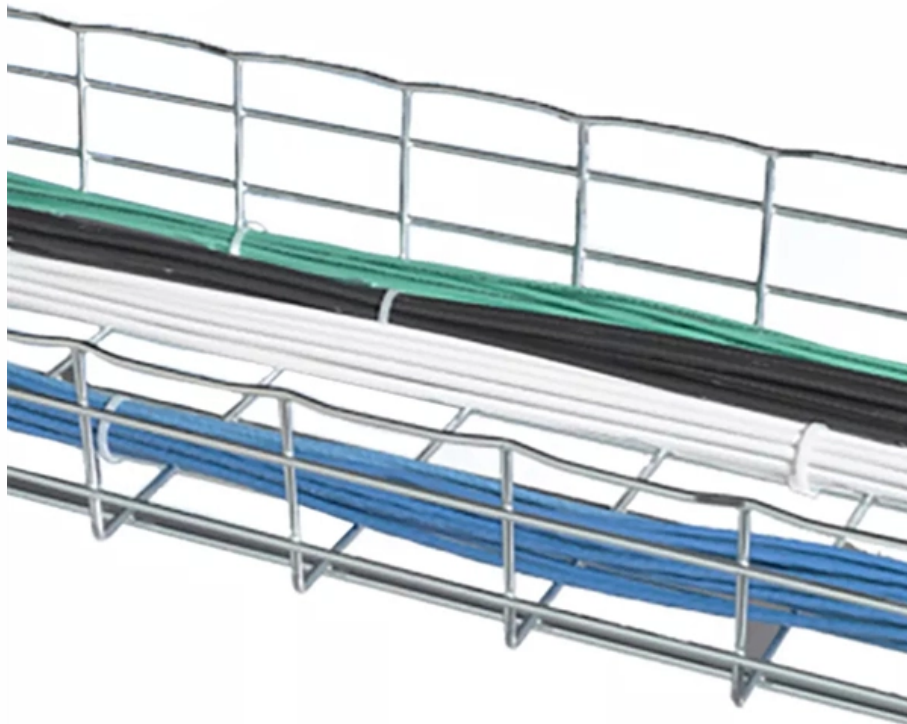

## Overview

---

Compact 86-type FTTH fiber panel box for wall mounting, featuring SC/LC compatibility, dust-proof IP45 design, and splice cassette for secure fiber management. 86 Fiber optic panel box is a common fiber optic terminal box, commonly used in home or office situations. With the growing development of 5G communication and new energy, the original equipment parts have been updated to meet the.