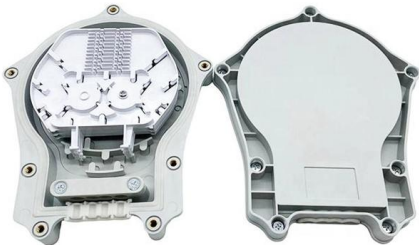

Type 86 Fiber Optic Panel Box 6