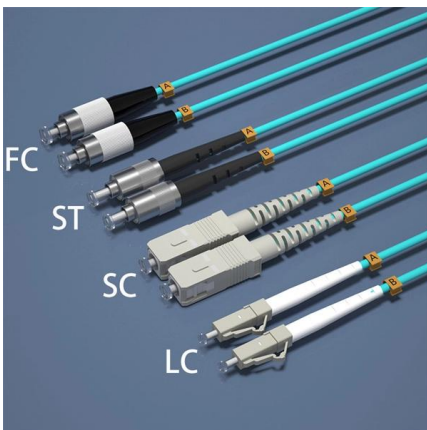

indoor wall mounted 86 type 2 Port ftth fiber optic face

The indoor 86mm type FTTH mini fiber optic face plate employs a compact plug-in design, combines a modern design concept, adopts imported plastic, is of a