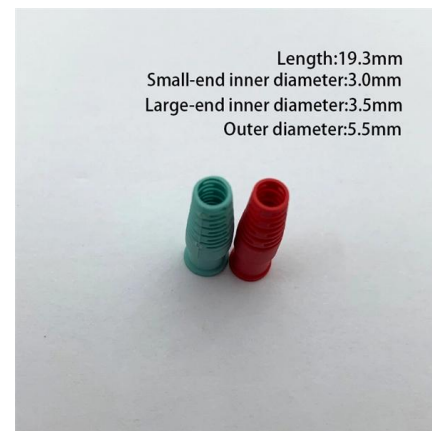

2xRJ45 Socket Outlet Wall Panel Face Plate 86 Type

If you are interested in our 2xRJ45 Socket Outlet Wall Panel Face Plate 86 Type, welcome to contact us if you want to know details or want it for a large quantity.