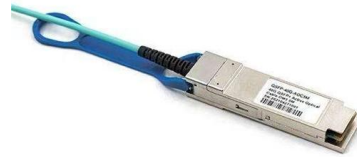

FTTH Fiber Panel Fiber Optic Terminal Junction Box 86 Information Panels

Description The indoor 86mm type FTTH mini fiber optic faceplate employs a compact plug-in design, combines a modern design concept, adopts imported plastic, is of a graceful appearance and