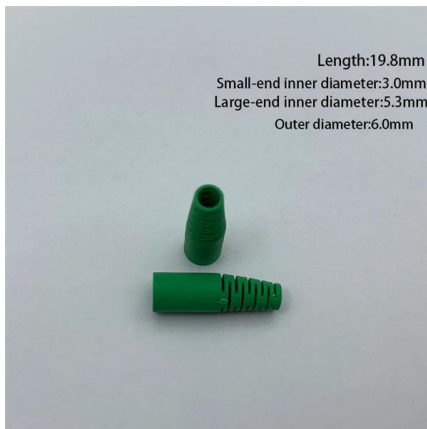

86 Type Fiber Panel Box Fiber Optic Terminal Junction Box Sc Type Panel

Company Introduction:NingBo Telecommunication Co; Ltd is a manufacturer of Cable tie, FTTH cable clamps, Fiber optical cable distribution boxes, terminal rosette boxies and stainless steel band. With

Wall-plate panel 86 Type built-in XPON ONU

V2801P (1*XPON+1GE Built-in ONT (86 Type)) is a broadband access device specially designed to meet the needs of fixed network operators for FTTH. The

CP-86SC 2 Core SC FTTH fiber optic socket panel

2 Core SC FTTH Fiber Optic socket panel fiber optic terminal Junction Box 86 type information panels Be made in white fire-proof ABS plastic, the 86-fiber optical