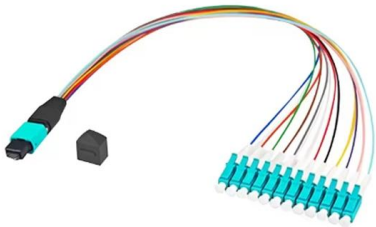

Optical Communications Products

Browse our optical communication connectivity products designed to help you enable your communication networks. Easily create a bill of materials list.

FTTH 86 Type Optic Wall Outlet Termination Box, 2 Port Mini FTTH

The fiber splicing, splitting, and distribution can be done in this box, and meanwhile, it provides solid protection and management for the FTTH network building.

Type 86 Optical Fiber Panel Box Terminal Box

86 Fiber optic panel box is a common fiber optic terminal box, commonly used in home or office situations. It measures 86mm x 86mm and matches the common

GP-T861 Standard 86 Type Fiber Optic Outlet

GP-T861 Standard 86 Type Fiber Optic Outlet Application The Standard 86 Type Fiber Optic Outlet is designed for indoor wall-mounted or flush-mounted termination in homes, apartments, and offices. It