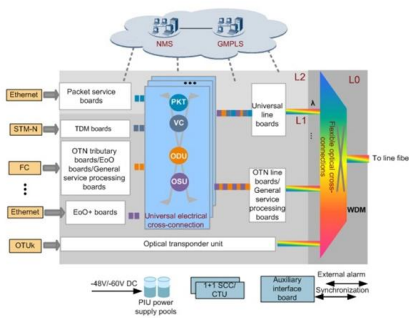

Type 86 Information Panel FTTH Wall-Mount Sc Duplex Optical Fiber

Information panel is also called optical board or information board. It is the termination for optical fiber user, specially designed to construct FTTH. It can be installed at the corridors and multi-media cases