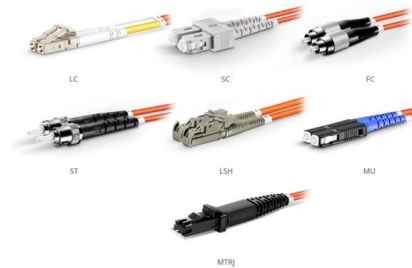

2 Core optical fiber cable

2 core optical fiber cable either called optical drop wire, it play an important part of FTTH network, built the final external link between the subscriber and the feeder

OM1 Fiber Patch Cable Family