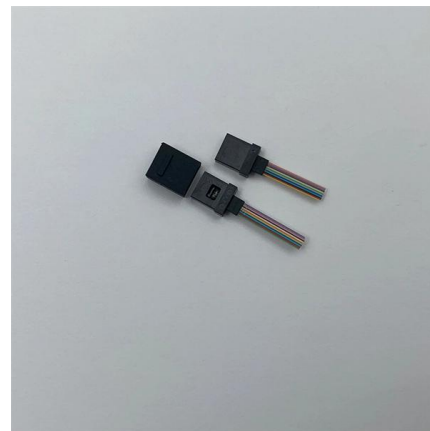

1/2/4F Butterfly Drop Cable

1/2/4F Butterfly Drop Cable Abalone Tech's Butterfly Drop Cable is a compact, lightweight fiber optic cable featuring a design where the optical fiber unit is positioned in the center, and two parallel