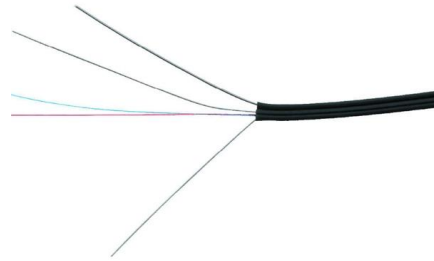

### 3steel 2Cores FTTH Drop Cable GJYXCH Optical Fiber

The FTTH Drop Fiber Cable is also called butterfly optical cable because it looks like a butterfly in cross section. It has the advantages of small outer diameter, light

### FTTH GJYXFH butterfly-shaped optical fiber cable

The butterfly-shaped optical fiber cable is to place the optical fiber in the center, place two parallel FRP wires on both sides as reinforcing elements, and extrude a

### Gcabling Fiber Drop Cable

Butterfly drop cable is the most popular product in our brand drop cable series. It can be made into two structures, one with self-supporting member

### **Butterfly -shaped optical fiber optical cable**

They are called butterfly-shaped due to their unique design, which features a flat shape with two parallel fiber ribbons running down the center of the