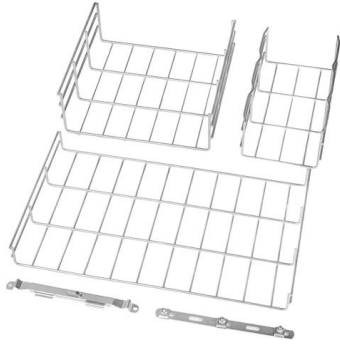

## Overview

---

High-quality 2 core drop cable, 2 steel wire G652D optical fiber in black or white. 2 Core FTTH Drop Cable GJXFH SM 9/125 OS2 G657A1 or G657A2 with 2 FRP in Parallel As Strength member LSZH Sheath Butterfly Flat- Figure 8 Cable FRP With Two parallel Fiber Reinforce Plastic (FRP) strength members with LSZH sheath and 1 or 2 or 4 or. Fiber Optic Drop Cable GJXH 2core Butterfly Indoor Telecom Communication Description : The dished lead-in optical cable (for indoor wiring) for access network is made by centering the optical communication unit (optical fiber), placing two parallel non-metallic stiffeners (FRP) or metal stiffeners. G652D fiber core: Optimal signal transmission with low attenuation and high stability.

## Two cores of butterfly-shaped drop optical cable in stock

---

### 4 Cores FTTH Drop Cable Butterfly Flat Type Price

FTTH Indoor Drop Cable uses butterfly flat structure, whose optical fiber unit is positioned in the center. Two parallel Fiber Reinforced Plastic (FRP)