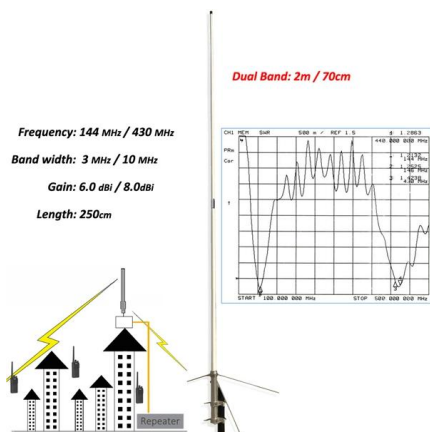

Cable management

HAURATON drainage channels have been cleverly adapted with the inclusion of solid covers and cable trays as a floor-laid cable routing system to carry cabling, pipelines, utilities, broadcast and