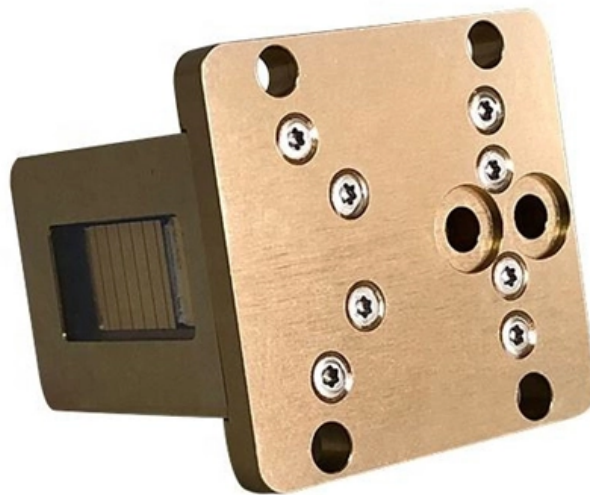

# **Trough-type cable tray with cover**

## Trough-type cable tray with cover

---

### **C Channel Hanging CABLE TRAY at INR 40/meter**

C-channel cable trays, often referred to as strut or channel trays, are U-shaped profiles designed to support, manage, and protect single or small bundles of cables. Their rigid, durable structure is ideal

### **Solid Bottom Cable Tray**

Husky Trough Tray is a cable tray consisting of ventilated or solid bottom contained within longitudinal side members. Our solid bottom trough tray is used to carry