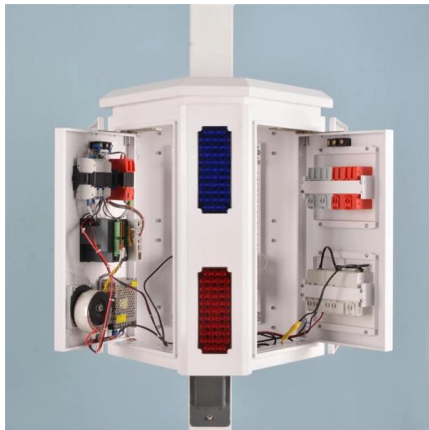

and Cable Management

Cablofil steel trough trays provide the strength and security required when then need to limit cable access is of primary importance.

Fire Resistance Cable Tray China Trade,Buy China Direct From Fire

Buy Fire Resistance Cable Tray China Direct From Fire Resistance Cable Tray Factories at Alibaba . Help Global Buyers Source China Easily.

Cable Tray and Reels , Wire and Cable Management

Fast installation with dependable support. Everything you need to build a cable management system, including Cablofil wire mesh cable tray, ladder cable tray,