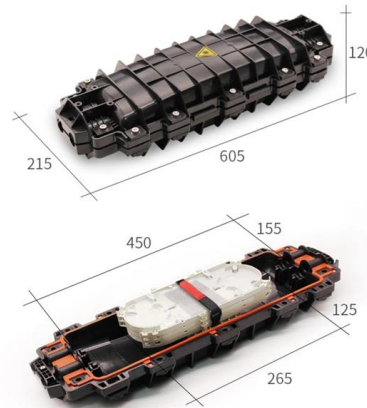

and Cable Management

Cablofil steel trough trays provide the strength and security required when then need to limit cable access is of primary importance.

Fire Resistance Cable Tray China Trade,Buy China Direct From Fire

Buy Fire Resistance Cable Tray China Direct From Fire Resistance Cable Tray Factories at Alibaba . Help Global Buyers Source China Easily.

Cable Tray and Reels , Wire and Cable Management

Fast installation with dependable support. Everything you need to build a cable management system, including Cablofil wire mesh cable tray, ladder cable tray,