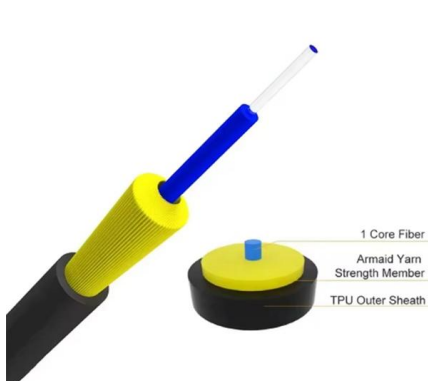

"Trough Type Cable Tray"

The Trough Type Cable Tray is a standout piece in our Cable Tray collection.OEM cable trays are customized for brand specifications, often shared across sectors. Factory direct options come