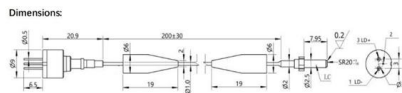

Cable Tray Technical Guide A practical guide to product selection and

Cable Tray Technical Guide A practical guide to product selection and installation This guide for engineers and installers has been developed by ABB as a practical reference regarding cable tray