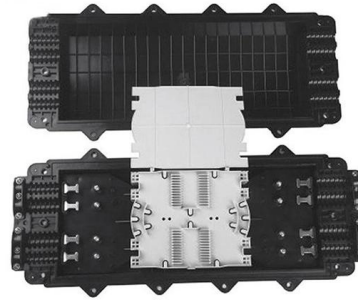

8-Port PLC Fiber Splitter Box

12-Port SC Fiber Splitter Box

Size: 235*215*75mm
Material: ABS, IP65,

Electric Heat Tracing

Trace Heating System Design The design of electrical resistance trace heating systems shall be overseen by persons knowledgeable of trace heating, following the design methodology for explosive

Track Lighting Fixtures , LED, Low Voltage & 120V , USALight

With adjustable track heads and flexible layout options, you can highlight artwork, signage, architectural features, or specific task areas with precision. USALight offers track lighting in both low voltage