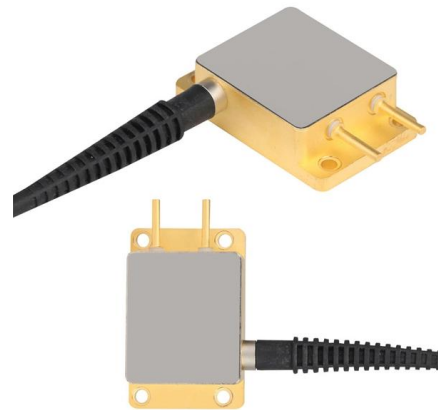

Distribution

Teledyne ODI offers junction boxes integrated with electrical and/or optical wet mate connectors to provide a turn-key solution for reliable subsea distribution. Junction boxes are used for complex

F-20.pmd

Pressure Transmitter with NEMA 4X Integral Junction Box Models F-20, F-21 Datasheet F-20

CE-TEK

CE-TEK Enclosures are designed and manufactured to the latest European standards and are available in a wide range of materials and sizes. The company

Instrument Junction Boxes

Junction Box Materials of Construction Junction boxes can be manufactured in a variety of materials including stainless steel, mild steel, glass reinforced polyester,

Subsea Junction Boxes

CRE offers a variety of high integrity dry and pressure compensated junction box designs to suit specific customer requirements. Essential on many system

Junction Boxes

Junction boxes are used for complex power and signal distribution. The junction boxes have redundant mechanical barriers. The mechanical integrity of the junction box is verified during helium leak testing