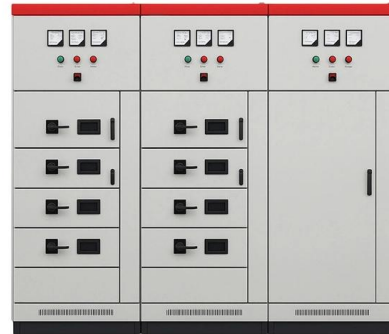

How To Wire A Distribution Board (DB Board): A Step-By-Step Guide

A distribution board (DB board), also known as a fuse box or breaker panel, is essential for managing electrical circuits in a building. It distributes electrical power from the main supply to