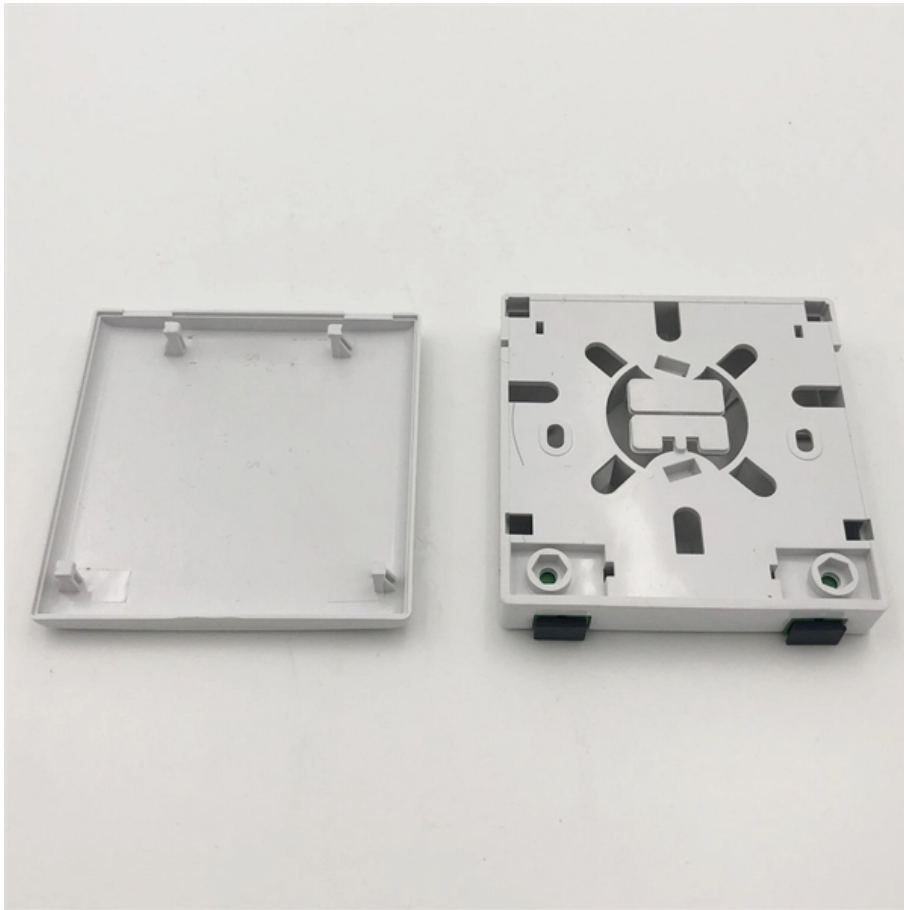

Tools for connecting electrical wires to the distribution box

Overview

A measuring tape and utility knife are also necessary, and a level ensures that you install distribution box components straight. Connecting a distribution box correctly is essential for the safe and effective management of electrical circuits. This innovative wire pulling tool is designed to assist with conduit installations, providing a reliable conduit pull string solution. Whether it is residential buildings, commercial facilities or industrial sites, the.

Tools for connecting electrical wires to the distribution box

Step-by-Step Guide to Wiring a 3 Phase DB Box

Learn about the wiring process for a 3 phase distribution board (DB) box, including the necessary steps and safety precautions. Understand how to connect the