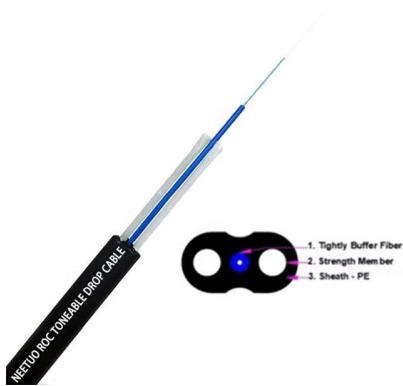

TONGA POWER LIMITED GROSS METERING POLICY FOR THE

2.1 TPL AIM: Tonga Power Limited's objective is to provide safe, reliable, sustainable and affordable electricity supply throughout Tonga. TPL's Gross Metering policy aims ensure that all TPL's

Lighting Distribution Panel

As a leading L.T Panels manufacturers in Ghaziabad, Delhi NCR, Penclotek Panels Pvt. Ltd. brings forth for our customers a wide range of Main LT Control Panel

Odoo Supply Chain Management System for a Large Scale Distribution

Discover how Orbiixa developed a complete Odoo supply chain system for a large distribution network improving delivery accuracy inventory optimization and logistics visibility.. Odoo Supply Chain

- ☒ IP65/IP55 OUTDOOR CABINET
- ☒ ALUMINUM
- ☒ OUTDOOR ENERGY STORAGE CABINET
- ☒ OUTDOOR EQUIPMENT CABINET

Tonga Power Strips , Tonga PDU Power Distribution Units, Multiple

Tonga power strips and PDU power distribution units for surface mount, rack mount and general purpose applications. Multiple outlet power strips are manufactured in accordance to Tonga