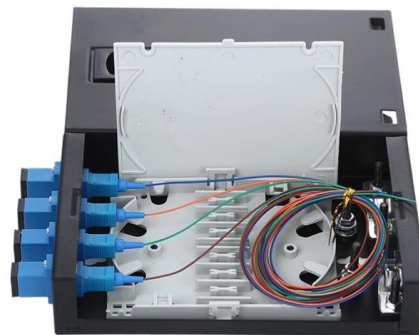

European-Style Cable Branch Box , Safe Power Distribution

The European-style cable branch box is a modern and efficient solution for urban cable distribution networks, widely used in power grid cable engineering. This unit features dual-access doors and