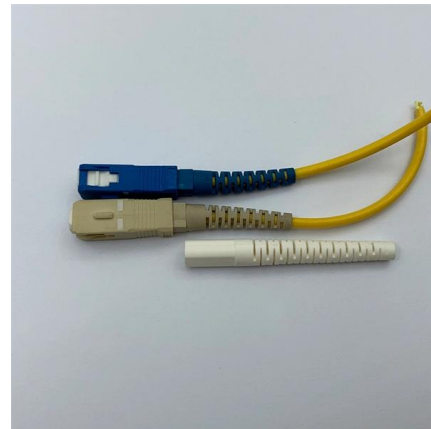

Home

Sleek European Styling Whether it's a million-dollar home or a small flat in an apartment building, efficiency is key in European homes. The