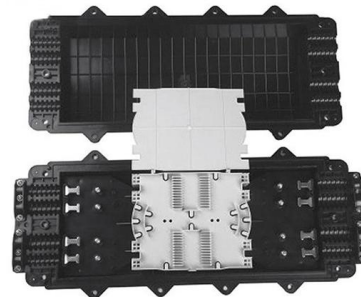

Indoor / Outdoor Distribution Boxes , SENTAL Export

We offer a wide range of street cabinets, as well as indoor and outdoor distribution boxes. What do you need? By checking the box, you consent to the collection