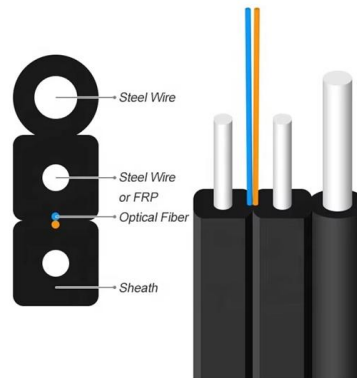

Relay Symbol , Capital X Panel Designer by Siemens

Relay Symbol Tip: If you're looking for a symbol relay, then Capital X Panel Designer has everything you need! This program features a library filled with pre-made