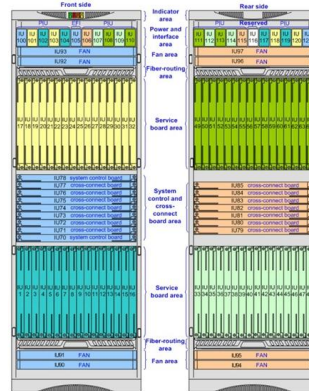

A cable just exploded and a big part of the house is

is without power. What can we do?