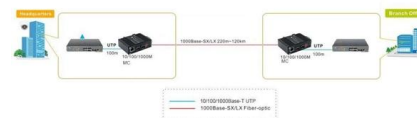

How Data Centers Connect to the Internet

A plain-language explanation of how data centers connect to the internet through carriers, meet-me rooms, cross-connects, upstream networks, and exchange points.

Data Center Networking Explained

This article explains the importance of data center networking, how it works, and the challenges organizations face when implementing networking

Data Center Networking: What It Is, Why It Matters, And

Data center networking integrates multiple networking

ITPro Today, Network Computing, IoT World Today combine

ITPro Today, Network Computing and IoT World Today have combined with TechTarget . The page you are looking for may no longer exist.