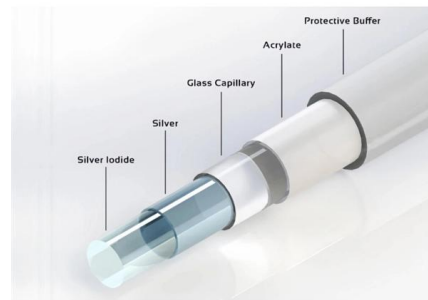

Final Power Distribution Boxes , Product Catalog , CHINT Global

We offer a broad selection of models, configurations, and sizes to serve various applications, from residential and commercial buildings to industrial environments.

Contact Us

For datasheets, pricing, or custom high-speed optical interconnect solutions, please visit:
<https://www.syropy.com.pl>