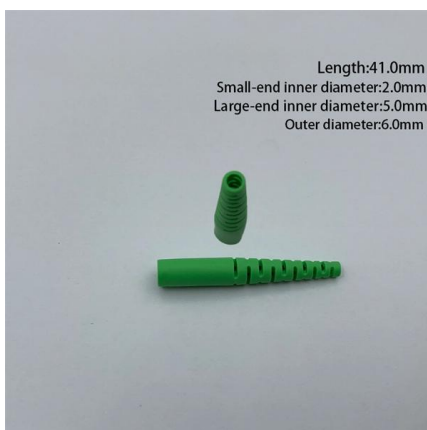

### 1738 ArmorPOINT I/O Dual Port EtherNet/IP Adapter

To mount the ArmorPOINT I/O adapter on a wall or panel, use the screw holes provided in the adapter. A mounting illustration for the ArmorPOINT adapter with several attached I/O bases is shown below.