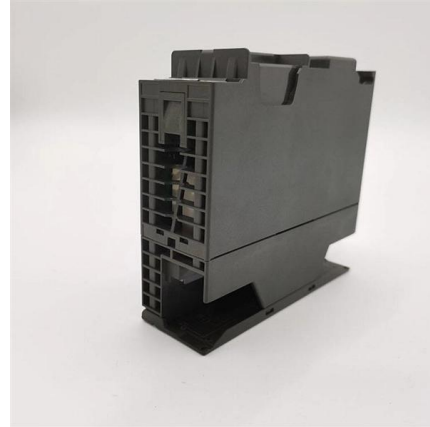

**OEM High Wholesale Screw Terminal Blocks
Box High Voltage**

OEM High Wholesale Screw Terminal Blocks Box
High Voltage Connector Din Rail UKK 100A Power
Distribution UKK Terminal Block

Contact Us

For datasheets, pricing, or custom high-speed optical interconnect solutions,
please visit:

<https://www.syropy.com.pl>