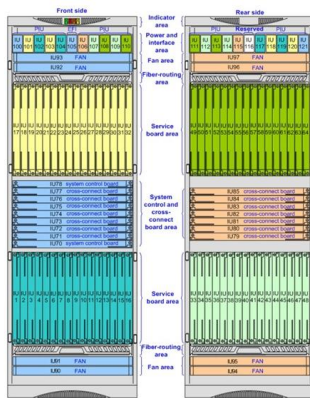

Cheap PriceList for Types Of Terminal Blocks

Related Product Guide: Cheap PriceList for Types Of Terminal Blocks - RTD Distribution Box 4Poles - Hunttec, The product will supply to all over the world, such as:,,, Component Terminal Blocks Dc

Amazon . Spend less. Smile more.

Global Recycled Standard (GRS) certified products contain recycled content that has been independently verified at each stage of the supply chain, from the source to the final pro

Distribution Block Terminal Blocks - Mouser

Distribution Block Terminal Blocks are available at Mouser Electronics. Mouser offers inventory, pricing, & datasheets for Distribution Block Terminal Blocks.