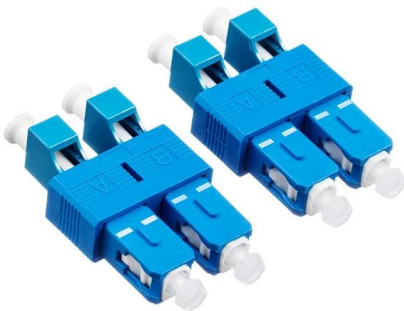

2X M8 DC 48V 250A 4 Terminal Studs Busbar Power Distribution Block

2X M8 DC 48V 250A 4 Terminal Studs Busbar Power Distribution Block BUSBAR Box Car Rv Marine Cable Organizer Box Glass fiber reinforced nylon base and shell high mechanical strength and

Power Distribution Blocks , TE Connectivity

Discover how to improve the distribution of power inside your electrical cabinets thanks to our compact and modular design that allow easy installation combined

4PCS 5 Pin Terminal Block Connector Single Row Grounding Bridge

4PCS 5 Pin Terminal Block Connector Single Row Grounding Bridge Electric Fence Strip Copper Busbar Wiring Terminal Used for Distribution Box Distribution Cabinet High

Installation Terminal Blocks and Connectors , WAGO

Whether in a junction box or distribution box, WAGO's installation terminal blocks and connectors offer you the right product for every installation job. Push-in