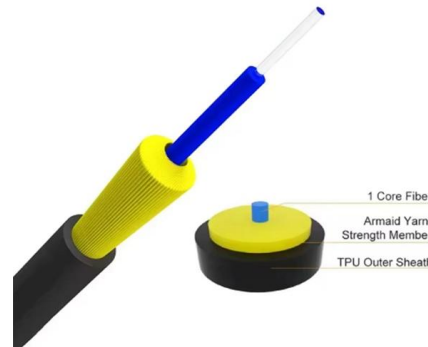

2X M8 DC 48V 250A 4 Terminal Studs Busbar Power Distribution Block

2X M8 DC 48V 250A 4 Terminal Studs Busbar Power Distribution Block BUSBAR Box Car Rv Marine Cable Organizer Box Glass fiber reinforced nylon base and shell high mechanical strength and

Power Distribution Blocks , TE Connectivity

Discover how to improve the distribution of power inside your electrical cabinets thanks to our compact and modular design that allow easy installation combined