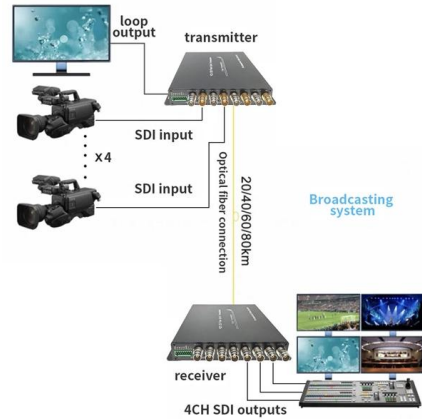

### Distribution Block Terminal Blocks - Mouser

Distribution Block Terminal Blocks are available at Mouser Electronics. Mouser offers inventory, pricing, & datasheets for Distribution Block Terminal Blocks.

### Terminal blocks, protectors and distribution blocks

These enclosed blocks are finger safe from the front according to IP20 and have Short Circuit Current Ratings up to 100kA. Schneider Electric NSYEBS are enclosed IEC power distribution blocks that are

### Distribution Terminal Block, Power Distribution, Electric

Distribution terminal block manage power wiring and branching, as well as provide tap-off points. DIFVAN distribution terminal include open style, finger-safe styles

## Power Distribution , Connectors, Interconnects , DigiKey

Power Distribution Power distribution terminal blocks are used for branching a single source of power to multiple circuits via push-in, screw connection, threaded stud