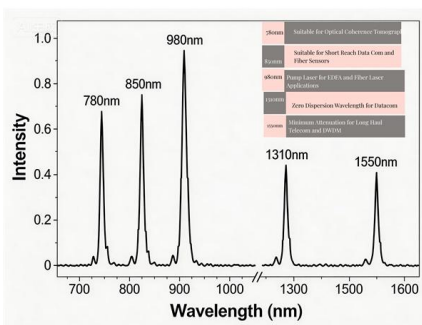

Unmanaged Switch

Amazon : NETGEAR 10-Port Gigabit/10G Ethernet Unmanaged Switch (GS110MX) - with 8 x 1G, 2 x 10G/Multi-gig, Desktop, Wall or Rackmount, and Limited Lifetime Protection : Electronics