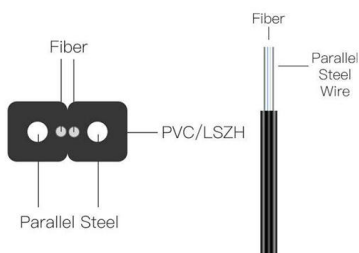

Electrical Power Distribution Boxes for Temporary Event

Conclusion Power distribution boxes are an integral part of any temporary event setup, ensuring that power is delivered safely and efficiently to

Distribution Boxes for Temporary Power , Generator Rental NZ

Our interconnectable 31, 63, and 125 amp per phase distribution boxes reticulate power through construction sites and all sorts of environments that require temporary power. All the watertight

Temporary power distribution box DE 63 A

For your power connections on a building site. Ask us about the possibilities for the utility connections on your building site. All rates excl. 19% VAT.

Temporary Power Distribution and Industrial Lighting

Buy or rent portable power boxes, power distribution centers, industrial light towers, and adaptable work lights - all crafted to enhance safety and productivity. With