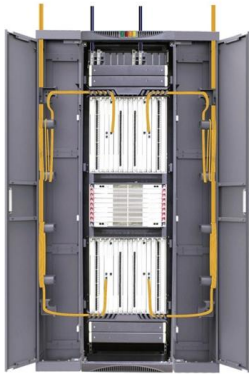

5 Benefits of Using a Temporary Distribution Box

If you're looking for a safe, efficient way to power equipment for outdoor job sites or events, read these benefits of using a temporary distribution

Electrical Distribution Box Solution , J& HW Group

By integrating advanced technologies and durable materials, we ensure that our power distribution units provide seamless and uninterrupted

Contact Us

For datasheets, pricing, or custom high-speed optical interconnect solutions, please visit:
<https://www.syropy.com.pl>