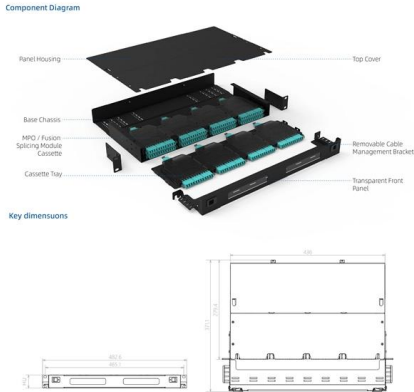

Mobile Portable Construction Site Special Box Temporary Small

This industrial-grade portable socket box is constructed with a high-strength, flame-retardant PC/ABS casing for superior durability and safety. It integrates overload protection and universal combo