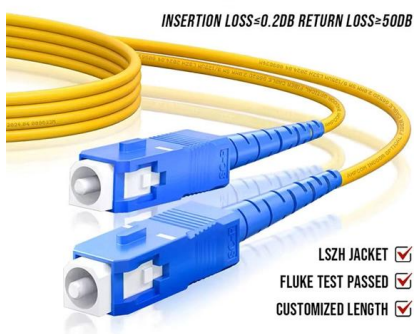

Distribution boxes , Ahlsell - We make it easier to be pr

Metering center for temporary electricity for, for example, construction production or events. Strong construction with folding stainless steel stand, lockable cabinet, sealable space for connection.