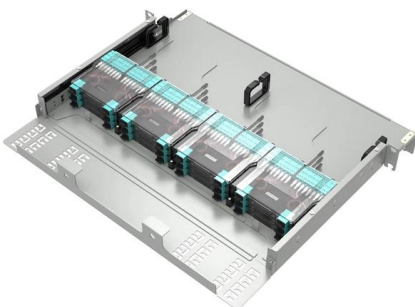

## Tempered glass electrical distribution box for home use

---

### Why a Dual-Mount Distribution Box with a Tempered Glass Door Is a

Discover how E-abel designs custom dual-mount European standard distribution boxes for surface-mounted and flush-mounted installations.

### HT Distribution Box

HT Distribution Box -The bottom shell and surface frame are made of ABS newmaterial,while the transparent cover is made of PC newmaterial,which has

## Distribution Box & Enclosure

Power distribution box is designed to manage electrical power load and distribution. They are installed inside residential as well as commercial buildings. Distribution