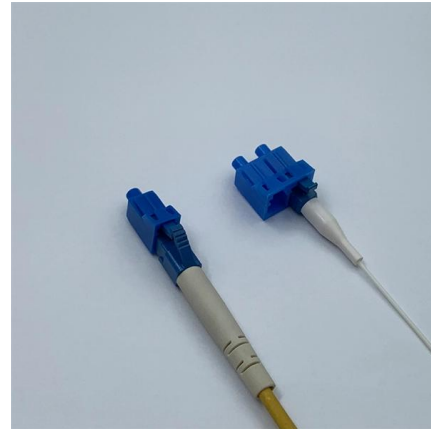

### HT Distribution Box

HT Distribution Box -The bottom shell and surface frame are made of ABS newmaterial,while the transparent cover is made of PC newmaterial,which has