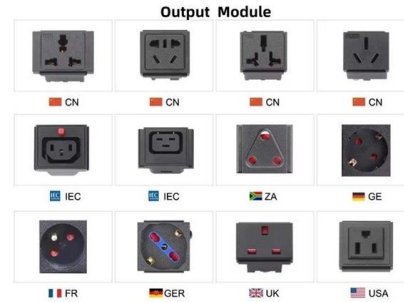

6 Cable Ports 48 Cores Explosion Proof Fiber Optic

Mine cable connection box, JHHG mine fiber splice disk, cable junction box, fiber welding box. Mine telephone circuit junction box Features: Cast iron alloy shell

Why Choose Us

Fibre Optic Splice Boxes for Hazardous Areas

Explosion-Proof Fibre Optic Termination Solution for Hazardous Locations. Engineered for safety, reliability, and high-performance