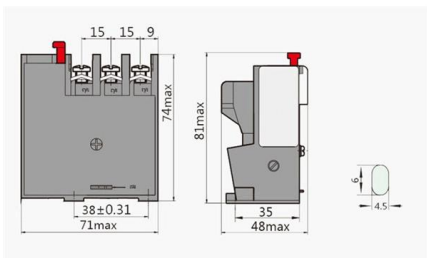

IP68 FTTA 8 Ports MST Box , Outdoor Distribution Enclosure

DESCRIPTION The IP68 Waterproof 8 Ports Multiport Service Terminal Box is a versatile solution for outdoor fiber optic distribution, specifically designed for FTTA networks. Built with high