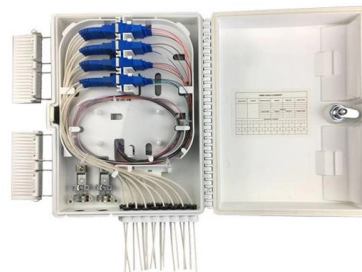

How to Connect Fiber Optic Cable to Your Router

Master connecting a fiber optic cable to your router with tips, setup instructions, and configuration for optimal internet connectivity.