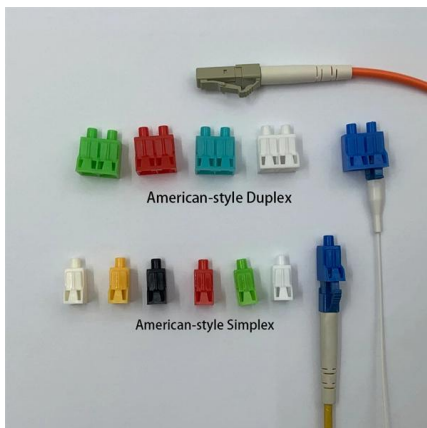

professional Outdoor integrated UPS cabinet custom,oem Outdoor

1. Powerful Uninterruptible Power Supply (1-40kVA) We offer power supplies ranging from 1kVA to 40kVA, providing ample backup power for most outdoor telecom node equipment.