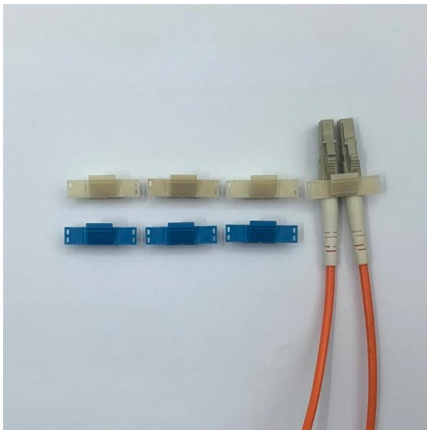

48V 60A Telecom DC Rectifier

The Modular Rack-Mount DC Rectifier System is designed for telecom, data center, industrial control, and utility power applications that require stable DC power, system redundancy, and intelligent

24KW Integrated Telecom Power Cabinet with Rectifier

Ensure the safety and functionality of your industrial equipment with our robust Outdoor Electrical Enclosure. Designed for harsh environments, it's the ultimate

48V 50A Telecom Rectifier System for Network Equipment

High-efficiency 48V DC power supply for telecom base stations & network equipment. Modular design, 95% efficiency, rack-mountable, with intelligent monitoring.