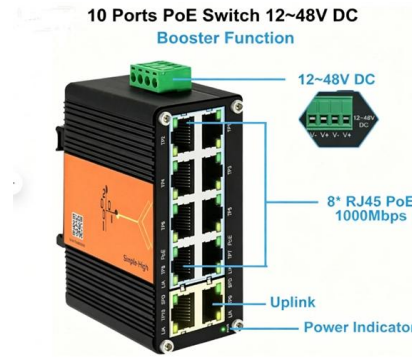

Know

What is ONT? "ONT" stands for Optical Network Terminal. It is sometimes referred to as an "ONT box," "fiber box," or CPE (Client Premises

Optical Networking recent news , Light Reading

Explore the latest news and expert commentary on Optical Networking, brought to you by the editors of Light Reading