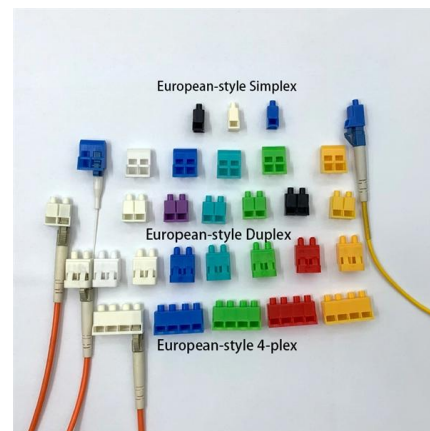

FRITZ!Box 5491 , FRITZ!Box am Glasfaseranschluss einrichten

To establish an internet connection via your fiber optic connection (Fiber to the Home, FTTH), connect the FRITZ!Box to the fiber optic connection and enter your account information in the FRITZ!Box