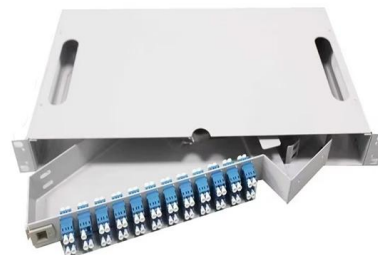

Multi-service Access Node TDM / IP

Multi-service Cross Connect Multi-service Access Node TDM / IP - AM3440-C-CHPCa The AM3440-C-CHPCa is slightly smaller than the AM3440-A-CHPAa. At