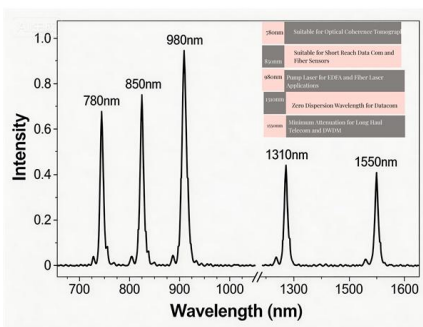

Total Access 000 Series Data Sheet 5000 Enhanced Chassis (ETSI)

Environmentally hardened, the Total Access 5000 can be deployed in central exchanges or remote street cabinets to expand multi-gigabit cking architecture that is designed to evolve with the network.