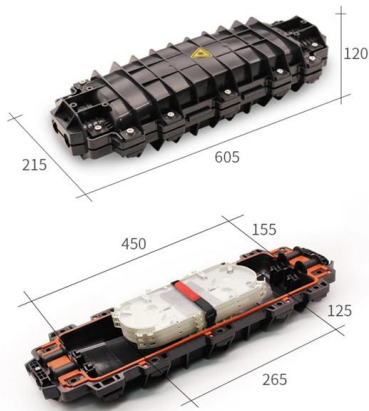

Tanzania , Electrical

Our range of products are marketed under the brand name "Allwin Electric", which has a very strong brand recognition and preference in the Indian Market, especially North-India. Since Allwin Electric