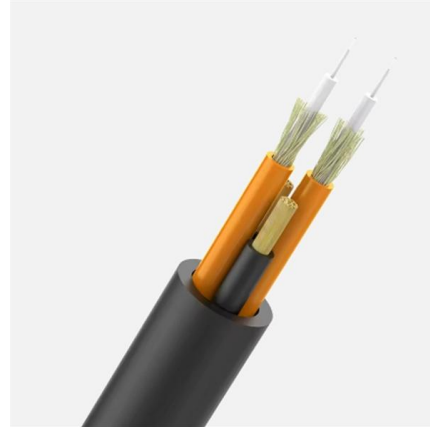

Aluminium Blocks Suppliers in Tanzania, Top Aluminium Factory

Aluminium Blocks Manufacturers & Suppliers in Tanzania Top Aluminium Blocks Manufacturing Company - We are Exporter & Supplier of Aluminium Blocks to Our Customers in Dar es Salaam,