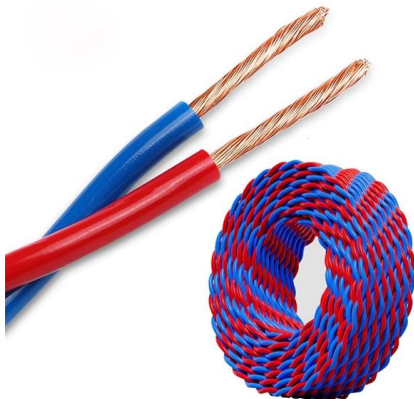

Electrical Distribution Board Suppliers in Tanzania , Electrical

allwinelectric - Ganauria Industries Llp New Delhi
- Manufacturers and Suppliers of Electric Pvc Conduit Pipes, Pvc Conduit Pipes & Accessories,, Conduit Accessories, Long Bends, Couplers,