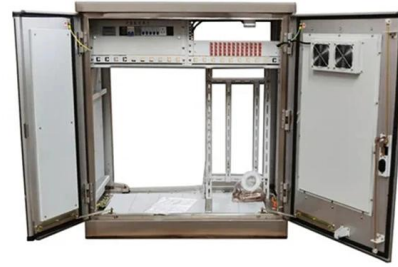

What Is a PDU in Data Centers and Why Is It Important?

Learn what a PDU is, how power distribution units work, and why they are essential for managing power in modern data center server racks.

CONSIDERATIONS FOR A HIGHLY AVAILABLE INTELLIGENT RACK

As the last link in the power chain delivering critical power to IT loads, intelligent rack PDUs are a strategic asset for achieving high availability through elevated levels of responsiveness to change in

Rack-mount Power Distribution Units and UL 60950-1

But this is not necessarily the case, because the UL Recognized component means the component alone meets the requirement for a specific, limited use. This concept has impacted many data center