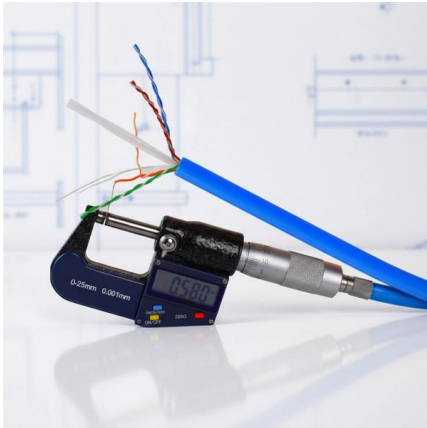

Build Your Custom Rack Power Distribution Unit (PDU) for Your Data Center

Build your Custom Rack Power Distribution System for your specific data center needs to help optimize power, energy, and

PDU Buying Guide , How to Choose the Best Server Rack & Data Center PDU

Explore our PDU buying guide to learn how to choose the best PDU for your server rack & data center. Learn popular configurations & variables to consider.

Contact Us

For datasheets, pricing, or custom high-speed optical interconnect solutions, please visit:
<https://www.syropy.com.pl>