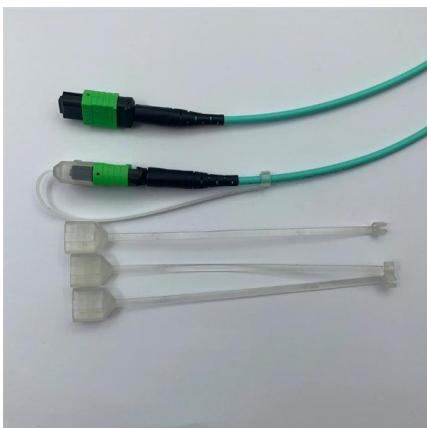

Size: 255 * 225 * 75mm, simple structure, easy
to operate, the package content includes: 1x12
core FTTH optical fiber distribution box; 12 x SC
fiber optic connectors; installation accessories It
is

4 Core Fiber Termination Box with 12 Outlet Ports -

indoor& outdoor 12 port Fiber Access Terminal Box can hold 2 sc duplex adapter for 4 core termination,allows 8 splice and 1x4 optical signal splitting.

12 Port Fiber Access Terminal Box For Steel-tube

The 2 ports fiber optic junction box allows max 12 cores splicing and 1x8 splitting, Widely used in residential, business buildings for cable distribution.