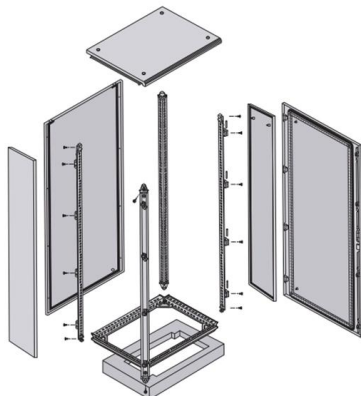

EVI-GYFTA-12B1 , 12 CORE FIBER CABLE P , Kumatana

Loose Tube, Gel Filled, outdoor fiber optic cable, Black Color, pricing per meter.

1, 2, 4, 12 Cores G652D G657A Singlemode Fiber Optic

Drop cables are located on the subscriber end to connect the terminal of a distribution cable to a subscriber's premises. They are typically small diameter,