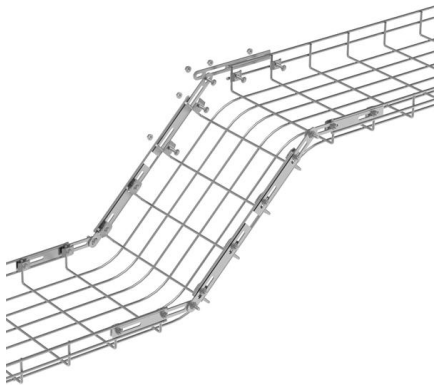

Ladder Type/Perforated Cable Trays/Fireproof Plastic

TONGZHOU MACHINERY (CABLE TRAY) FACTORY)has advanced production line of one-time forming of cable trays, automatic laser cutting production line, laser