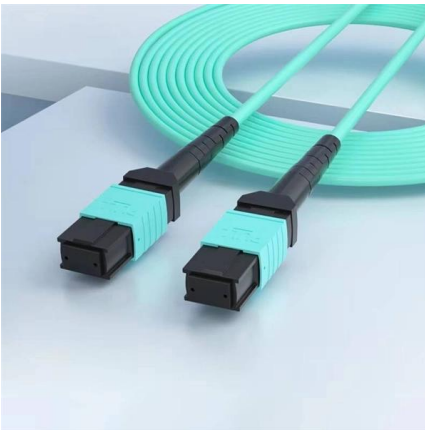

Reliable Solutions for Efficient flame-retardant cable tray Management

The cost of flame-retardant cable tray is influenced by several factors, including the material used, the type and size of the trays, and the complexity of the installation.

Cable Tray In Taiwan, Cable Tray Manufacturers Suppliers Taiwan

Wire mesh is made from sturdy Cable Tray, metal wires woven or welded together, making it highly resistant to impact and deformation. It can withstand heavy loads and is durable enough to resist

Total Fd-30 Fd-20 Kss Taiwan Kss Pull-Out Flame-Retardant

Total Fd-30 Fd-20 Kss Taiwan Kss Pull-Out Flame-Retardant Insulated Cable Tray Dragon Bone Cable Tray 0.5m Album Variations From ?34 Log in for personalized deals