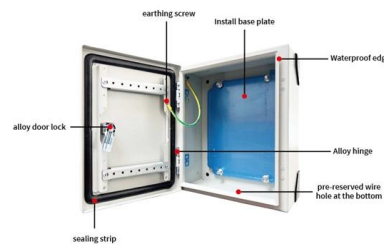

Switches Industriales de TP-LINK

Mayorista de switches industriales TP-LINK al mejor precio. Proveedor para comprar al por mayor empresas, tiendas, autónomos y dropshipping. Envíos 24h.