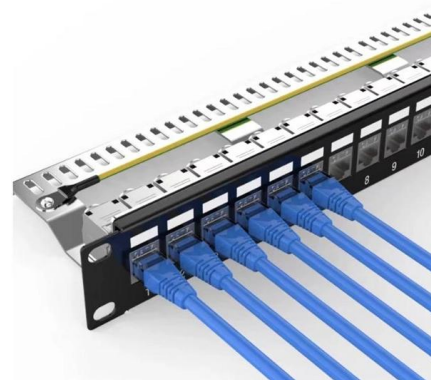

D-Link 10-Port Gigabit Smart Managed Switch (DGS)

D-Link 10-Port Gigabit Smart Managed Switch (DGS-1210-10), 8 GbE + 2 Optical SFP Ports, L3 Lite, Surveillance Mode, Follows NDAA/TAA