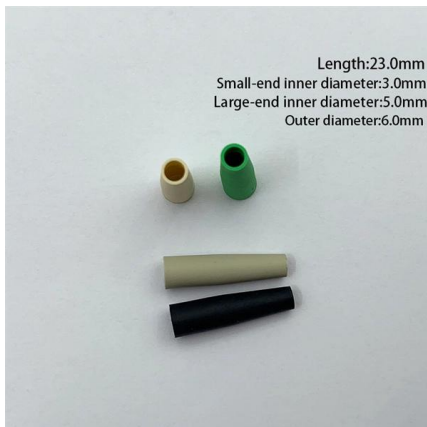

ICC 6" Metal L-Shaped Cable Management Bracket,

Description ICC's new L Bracket cable management panel is designed to mount to any standard EIA-compliant hole spacing for custom vertical and horizontal cable