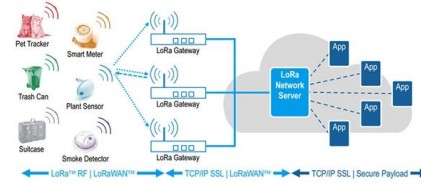

DT Swiss Hub Conversion Kits

DT Swiss MTB hubs are extremely versatile. DT Swiss endcap adapters easily convert stock hubs to QR, 9mm thru bolt, 12mm thru, 15mm