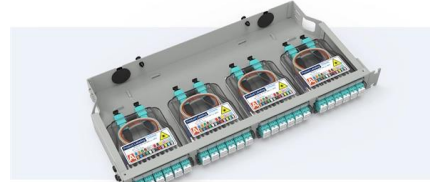

Pre-Terminated Patch Panel

- Multi-application support
- Flexible configuration
- Modular design

Technikdepot Power plug adapter EU to Swiss plug black

The EU to Swiss plug adapter in black is a practical accessory that allows you to use electronic devices with a European plug in Switzerland. This adapter enables the conversion from a standard European