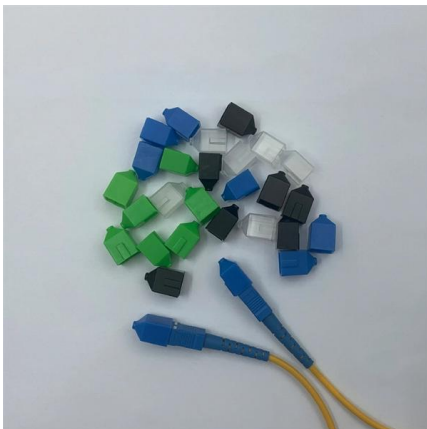

Swiss FC fiber optic adapter

Overview

This high-quality FC simplex adapter includes a threaded nut, D-shape panel mount, and narrow key (2.05mm), offering high mechanical and thermal resistance, making it ideal for legacy products and test & measurement applications in fiber optics adapters. These are also known as FC fiber optic mating sleeves and are available in both single mode and multimode variants with either a zirconia sleeve or bronze sleeve. They are also available in simplex with round and square types for flange. Available in bulkhead and feed-through designs, Amphenol FC adapters are available. They are offered in all major connector interfaces, including SC, FC, ST, LC, MTP and others. Fiber Connector Adapters are receptacle-type adapters designed to extend cable length by joining two fiber optic patch cords together with low coupling loss.

Swiss FC fiber optic adapter

FC Fiber optic Adapter

Fiber optic connector to be crimped in fiber optic cables. Supplied with all the pieces in individual bags. FC type connectors.

Fiber Connector Adapters

FC Adapters can be used with single and multi-mode fibers. SMA Adapters are for use with multi-mode fibers only. Fiber Connector Adapters are receptacle-type adapters designed to extend cable length

FC Adapter, D-Shape with fixed nut

This high-quality FC simplex adapter includes a threaded nut, D-shape panel

Fibre Optic Adaptors for FC, LC, SC, ST, MU, E2000

Panel mounting is undertaken either by screws or a retaining nut that screws onto the fibre adapter. Available for ST, SC, LC, FC, MU, ESCON, MTRJ & E2000 in multimode and Single mode options