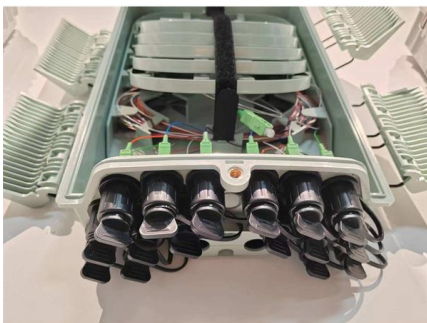

FC Adapters , Fibertronics, Inc.

Fibertronics offers a variety of FC adapters that are available in single mode & multimode as well as simplex with round & square types for flange mounts.