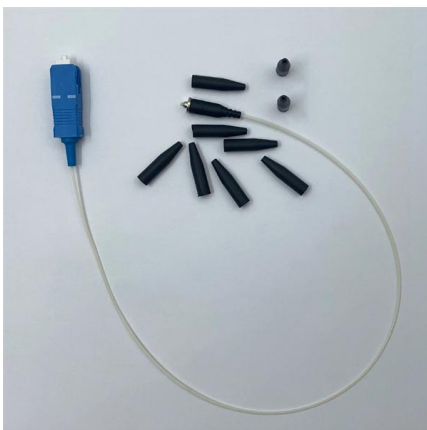

More Energy in the Field - EPSITRON® IP67 Power

Even under extreme environmental conditions, WAGO's new EPSITRON® IP67 Power Supply performs reliably while withstanding humidity and dust thanks to an