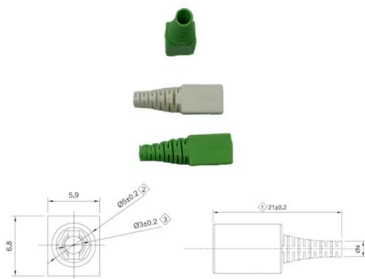

A Definitive Guide to Intelligent Rack Power Distribution

The intelligent rack power distribution unit (PDU) has revolutionised data centers by playing a pivotal role in helping manage operational costs and improve efficiency. Optimizing energy use is