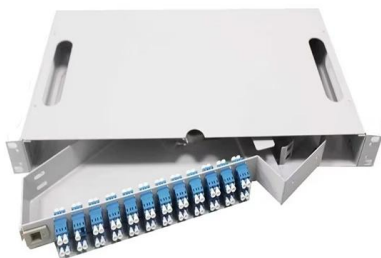

Technical System Catalogue Power Distribution Unit

Thanks to the compact PDU, any IT rack may be quickly and easily equipped with a professional power distribution system. With the new IT rack, installation is tool-free and takes just seconds. The