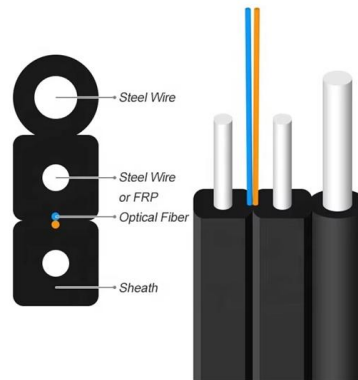

Rack Power Distribution & Rack Systems

These Rack PDUs solve rack-level power needs while incorporating intelligent features, such as real power measurement and environmental monitoring, all in a space-efficient, zero-U form factor.

Contact Us

For datasheets, pricing, or custom high-speed optical interconnect solutions, please visit:

<https://www.syropy.com.pl>