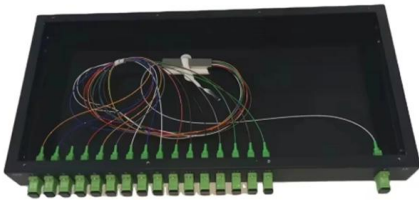

IP Rated Cabinets & GRP Electrical Enclosures

Shop our range of industry leading electrical enclosures and IP rated cabinets, manufactured from weatherproof materials for outdoor use. Available in a range of sizes with a variety of fixing options