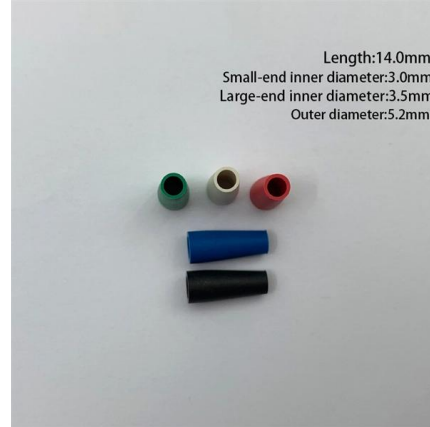

Products

EJB series junction boxes are suitable for installation in any areas of a plant where there is a risk of explosion and/or classified as Zone 1, 2, 21, 22. The quality of