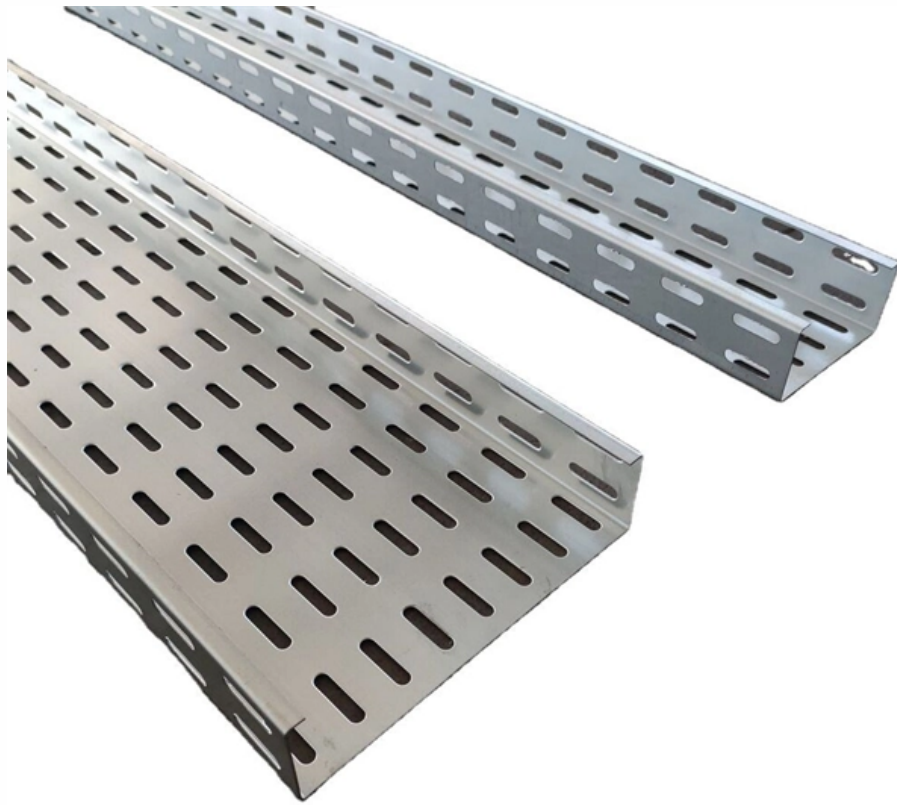

Syropy AI Connectivity

Swedish aluminum alloy junction box

Swedish aluminum alloy junction box

SP-AG IP65 Metal Aluminum Alloy Electrical Junction Boxes

Aluminium alloy die-casting forming, high temperature resistant, Corrosion-Proof, can be used in harsh environments. Surface Treatment: Frosting (light gray), smooth (steel grey). Applicable: Terminal

JUNCTION BOX IN DIE-CAST ALUMINIUM

Made of die-cast aluminium. In addition to junction and connection, they are also used in automation applications. The offer includes painted and unpainted

EJ1084AL HAMMOND, ENCLOSURE, JUNCTION BOX, ALUMINIUM , Farnell Sweden