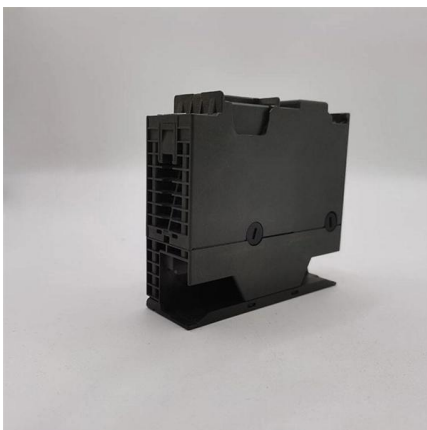

Industrial Aluminium Junction Boxes , Raychem RPG

Die-cast aluminium boxes from Raychem RPG.
IP66 for general factory wiring protection.

Junction boxes in aluminium alloy with terminal block for

Junction boxes in aluminium alloy with terminal
block for single-pole cables with cable glands for
emergency circuits IP66 - 850°C 90' Palazzoli.

Aluminum Alloy Junction Boxes

Aluminum Alloy Junction Boxes. Customer
focused design for all applications and
environments. Known for ease of installation and
service.