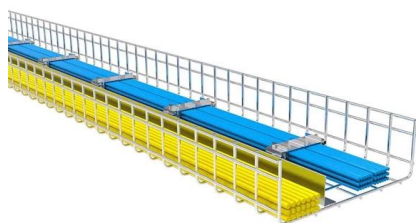

JUNCTION BOX IN DIE-CAST ALUMINIUM

Made of die-cast aluminium. In addition to junction and connection, they are also used in automation applications. The offer includes painted and unpainted

EJ1084AL HAMMOND, ENCLOSURE, JUNCTION BOX, ALUMINIUM , Farnell Sweden