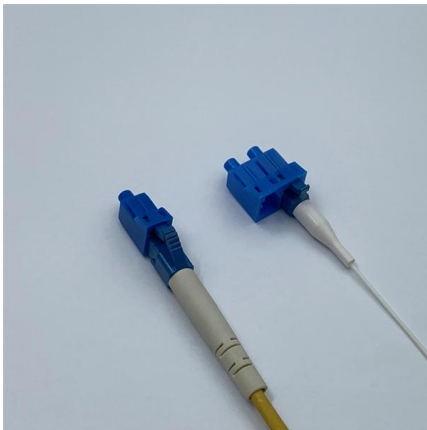

Fiber/joint boxes

The boxes are supplied complete with fibre guide and holder for joints, 12 single or 3 ribbon joints can be managed. Splice sleeves with max. length 45 mm are recommended. Guide for fibres guarantees a