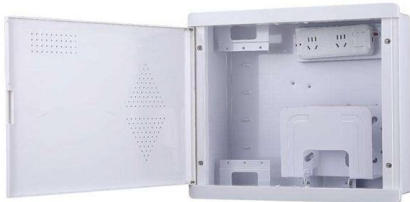

Swedish 3-Year Warranty Fiber Optic Cable Junction Box 24 Cores

---

ODP 24 Core Fiber Optic Terminal Junction Box

Durability and Reliability: Constructed with high-quality ABS material, this fiber optic terminal box is built to last with a 3-year warranty, ensuring reliable performance in various network

24 Cores FTTH Terminal Box Fiber Optic Junction Box

ANF-P2032-24C Distribution box is used as a terminal point for the feeder cable to connect with the drop cable in the FTTH communication system. The fiber fixing, splitting, splicing, and jumper can be done